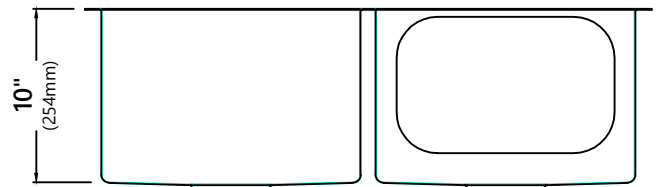

KHU102-33

33 Inch Undermount Double Bowl Stainless Steel Kitchen Sink

Sink Dimensions

Overall Dimensions: 32 3/4" x 19"

Bowl Dimensions: 14 7/8" x 17"

Sink Depth: 10"

Features

- 16 Gauge Stainless Steel
- Undermount Installation
- Double Bowl Sink
- 50/50 Split
- Handmade
- Required Minimum Cabinet Size: 36"
- Rear Center-Set Drains
- 3 1/2" Drain Opening
- NoiseDefend Undercoating and Sound Dampening Pads

Accessories Included

- Basket Strainer BST-1 & ST-1
- Bottom Grid KBG-102-33-1
- Bottom Grid KBG-102-33-2
- Cut-Out Template
- Mounting Hardware
- Towel

CODES/STANDARDS:

Product Certification

cUPC (ASME A112.19.3/CSA B45.4)