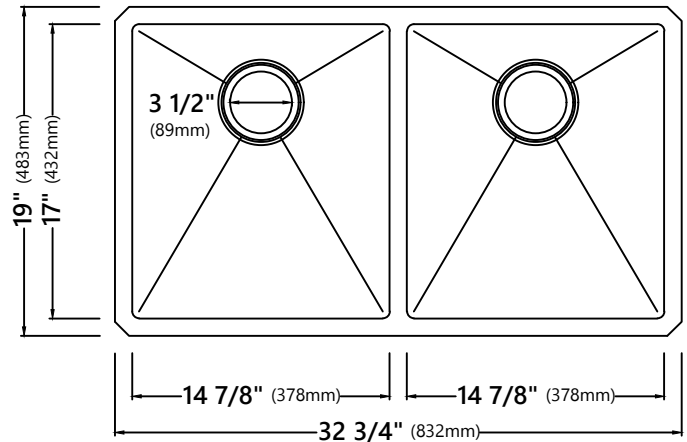

KHU102-33

33 Inch Undermount Double Bowl Stainless Steel Kitchen Sink

Sink Dimensions

Overall Dimensions: 32 3/4" x 19"

Bowl Dimensions: 14 7/8" x 17"

Sink Depth: 10"

Features

- 16 Gauge Stainless Steel
- Undermount Installation
- Double Bowl Sink
- 50/50 Split
- Handmade
- Required Minimum Cabinet Size: 36"
- Rear Center-Set Drains
- 3 1/2" Drain Opening
- NoiseDefend Undercoating and Sound Dampening Pads

Accessories Included

- Basket Strainer BST-1 & ST-1
- Bottom Grid KBG-102-33-1
- Bottom Grid KBG-102-33-2
- Cut-Out Template
- Mounting Hardware
- Towel

CODES/STANDARDS:

Product Certification

cUPC (ASME A112.19.3/CSA B45.4)